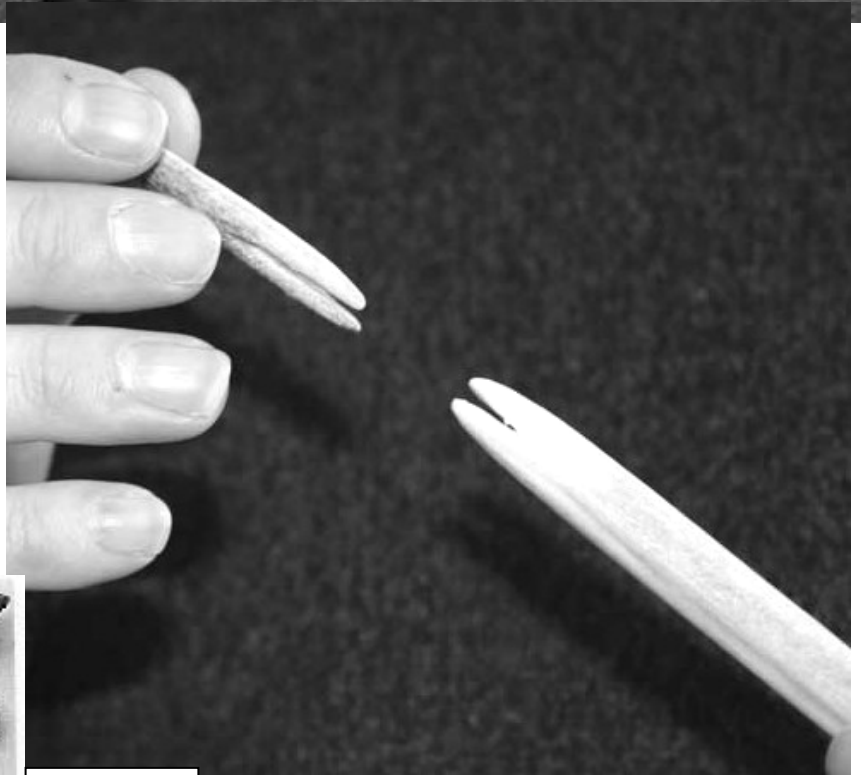

April 2004

Reindeer antler foreshaft (double bevel) and reindeer antler point crotched.
Crotch made with a flint tool.

Pictures of foreshaft by Emmanuel Demoulin and Pascal Chavaux

Upper Paleolithic artifacts
Picture from the internet

Q: How do you run over a Mammoth?

A: Climb up its tail, run to its head, and slide down its trunk.

Obsidian drops
Tumbled obsidian
by
Don Roberts